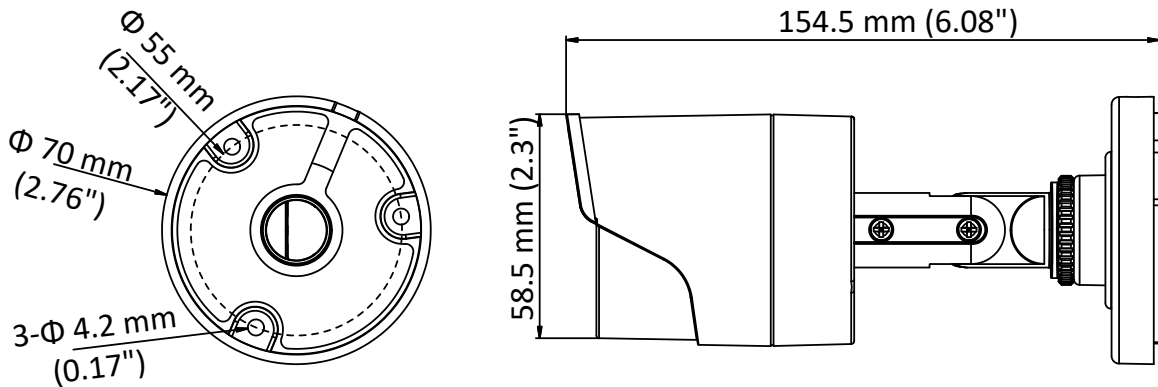

Dimensions