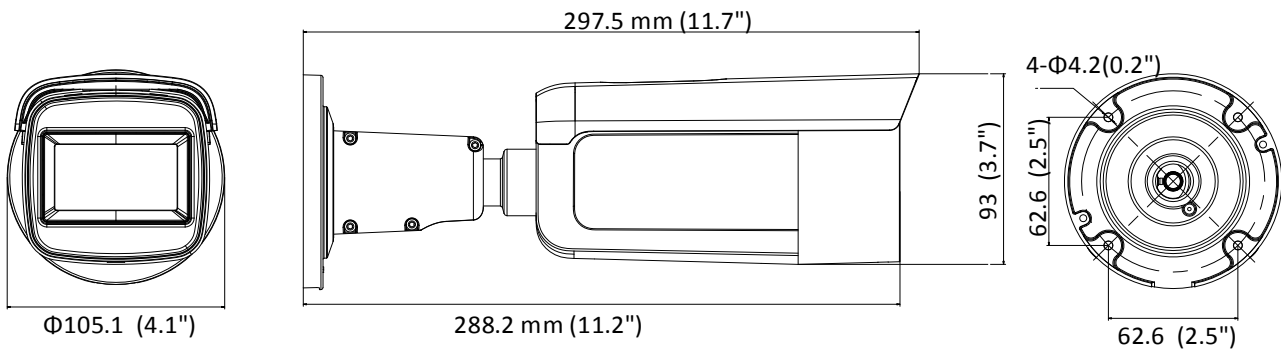

Protection Level	IP67
Material	Metal
Dimensions	Φ 105.1 × 297.5 mm (Φ 4.1" × 11.7")
Weight	Camera: Approx. 1285 g (2.8 lb.) With Package: Approx. 1964 g (4.3 lb.)

Available Model:

DS-2CD2643G1-IZ (2.8 to 12 mm), DS-2CD2643G1-IZS (2.8 to 12 mm)

Dimensions

Accessories