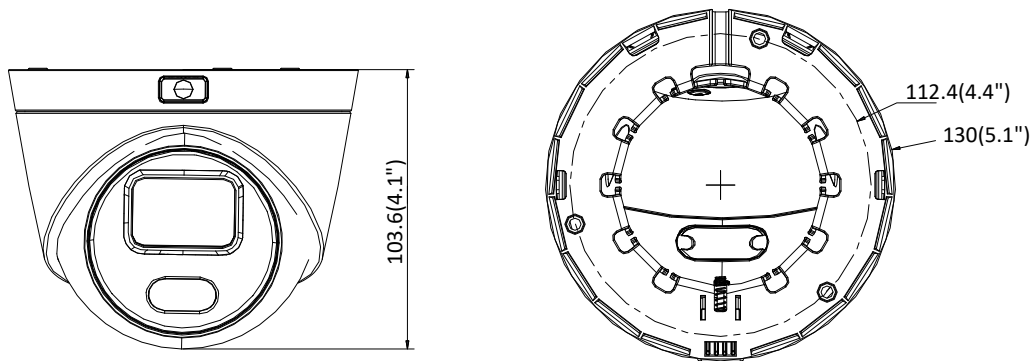

API	ONVIF (PROFILE S, PROFILE G), ISAPI
Simultaneous Live View	Up to 6 channels
User/Host	Up to 32 users 3 levels: Administrator, Operator and User
Client	iVMS-4200, Hik-Connect, iVMS-4500, iVMS-5200
Web Browser	IE8+, Chrome 31.0-44, Firefox 30.0-51, Safari 8.0+
Interface	
Communication Interface	1 RJ45 10M/100M self-adaptive Ethernet port
On-board Storage	Built-in micro SD/SDHC/SDXC slot, up to 128 GB
Reset Button	Yes
SVC	H.265 encoding and H.264 encoding support
Smart Feature-set	
Behavior Analysis	Line crossing detection, intrusion detection
General	
Operating Conditions	-30 °C to +60 °C (-22 °F to +140 °F), humidity 95% or less (non-condensing)
Power Supply	12 VDC ± 25%, 5.5 mm coaxial power plug PoE (802.3af, class 3)
Power Consumption	12 VDC, 0.5 A, max: 6 W PoE: (802.3af, 36 V to 57 V), 0.3 A to 0.1 A, max: 7.5 W
Visible Light Range	Warm white LEDs (3000K), up to 30m
Protection Level	IP67
Material	Camera body: Front cover: plastic, back cover: metal Bottom base: plastic
Dimensions	Camera: $\Phi 130 \times 103.6$ mm ($\Phi 5.1'' \times 4.1''$)
Weight	Camera: 500 g (1.1 lb.)

Available Models

DS-2CD2347G3E-L (4/6 mm)

Dimensions

Unit: mm

Accessories

DS-1273ZJ-130-TRL

Wall mount

DS-1271ZJ-130-TRL