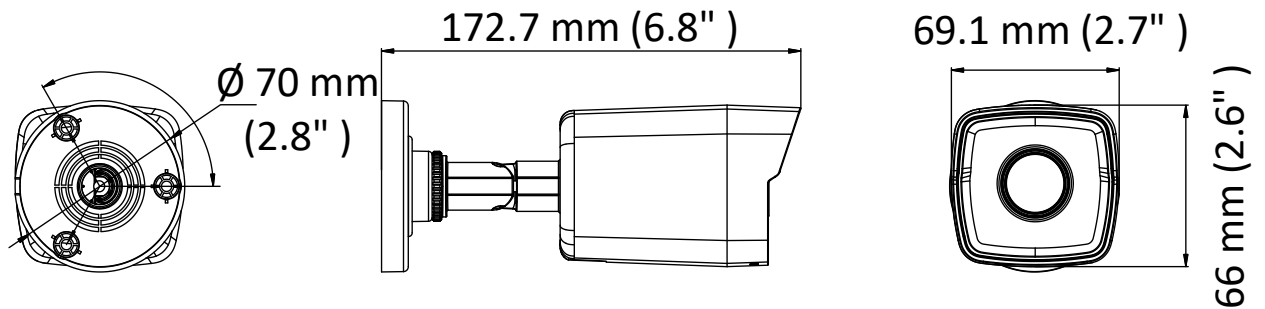

Dimension

Accessory

Distributed by

HIKVISION

Headquarters

No.555 Qianmo Road, Binjiang District,
Hangzhou 310051, China
T +86-571-8807-5998
overseasbusiness@hikvision.com

Hikvision USA
T +1-909-895-0400
sales.usa@hikvision.com

Hikvision Italy
T +39-0438-6902
info.it@hikvision.com

Hikvision Singapore
T +65-6684-4718
sg@hikvision.com

Hikvision Africa
T +27 (10) 0351172
sale.africa@hikvision.com

Hikvision Europe
T +31-23-55-42-770
info.eu@hikvision.com

Hikvision France
T +33(0)1-85-330-450
info.fr@hikvision.com

Hikvision Oceania
T +61-2-8599-4233
salesau@hikvision.com

Hikvision Hong Kong
T +852-2151-1761

Hikvision Middle East
T +971-4-8816086
salesme@hikvision.com

Hikvision Spain
T +34-91-737-16-55
info.es@hikvision.com

Hikvision Canada
T +1-909-895-0400
sales.usa@hikvision.com

Hikvision Russia
T +7-495-669-67-99
saleru@hikvision.com

Hikvision Poland
T +48-22-460-01-50
potand@hikvision.com

Hikvision Korea
T +82-31-731-8841
sales.korea@hikvision.com

Hikvision India
T +91-22-28469900
sales@pramahikvision.com

Hikvision UK
T +01628-902140
support.uk@hikvision.com

Hikvision Brazil
T +55 11 3318-0050
Latam.support@hikvision.com